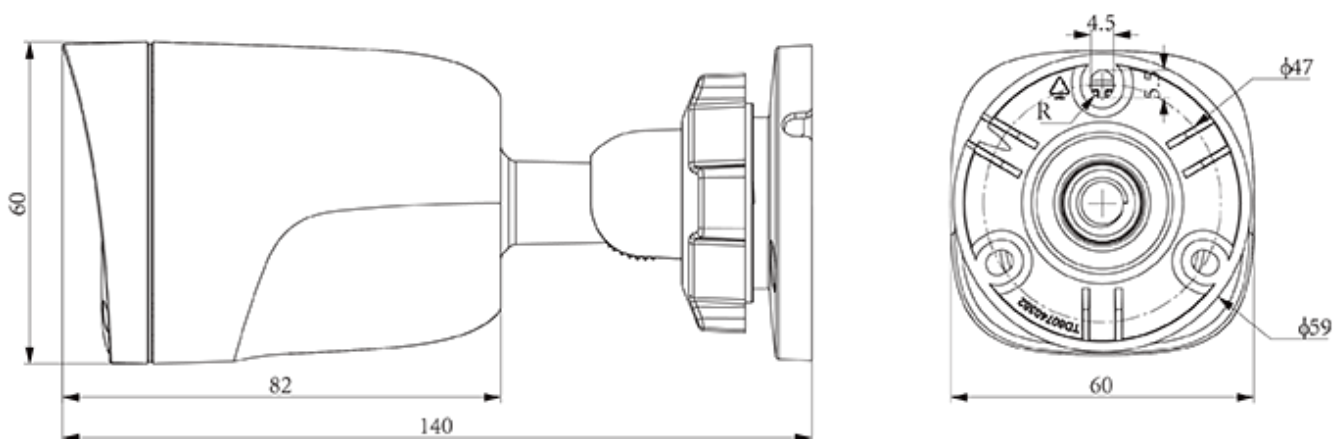

TC-C321N Spec:I3/E/Y/2.8mm/V2.0

Bullet Camera

AK Series

KEY FEATURES

- Plastic housing
- Up to Max. Resolution
- S+265/H.265/H.264B/H.264M/H.264H
- Color:0.02Lux@(F2.0,AGC ON),B/W:0Lux with IR
- IR Range 30m
- Built-in Mic
- Support Smart surveillance
- Operating Conditions -30°C~60°C(No turning on the light), Humidity 95% or less (no condensation)
- POE 802.3af;MAX 6W
- IP67

SPECIFICATIONS

Camera	
Image Sensor	1/3"CMOS
Min. Illumination	Color:0.02Lux@(F2.0,AGC ON),B/W:0Lux with IR
Shutter Time	1s~1/100000s
Day&Night	IR-cut filter with auto switch (ICR)
WDR	DWDR
S/N	>47.8dB
Angle Adjustment	0~360°(P); 0~80°(T); 0~360°(R)
Lens	
Lens Type	Fixed focal lens
Focal Length	2.8mm
Lens Mount	M12
Aperture Range	F2.0
Field of View	94.4°(H); 53.2°(V); 108.2°(D)
DORI Distance	Detect:41.48m Observe:16.46m Recognize:8.3m Identify:4.1m
Illuminator	
IR LEDs	2
IR Distance	30m
Wavelength	850nm
Compression Standard	
Video Compression	S+265/H.265/H.264B/H.264M/H.264H
Video Bit Rate	32k~4Mbps
Audio Compression	G.711A/G.711U
Audio Sampling Rate	8kHz
Image	
Main Stream	PAL:25fps(1920×1080, 1280×720, 704×576, 640×480) NTSC:30fps(1920×1080, 1280×720, 704×480, 640×480)
Sub Stream	PAL:25fps(704×576, 704×288, 352×288, 640×360) NTSC:30fps(704×480, 704×240, 352×240, 640×360)
BLC	Yes
HLC	Yes
AGC	Yes
3D DNR	Yes
White Balance	Auto/Semi-Auto/Manual/Sunshine/Nature Light/Warmlight Lamp/Daylight Lamp/Filament Lamp/Lock White Balance
OSD	Overlay of additional characters in 1 regions, 1 line, with a maximum of 48 characters or 16 Chinese characters per region; 16*16/32*32/48*48
Privacy Mask	4 black static areas
Defog	Yes

DIMENSIONS (Unit: mm)

Assembly diagram of Junction Box

TC-P54BM Spec:V5

A36