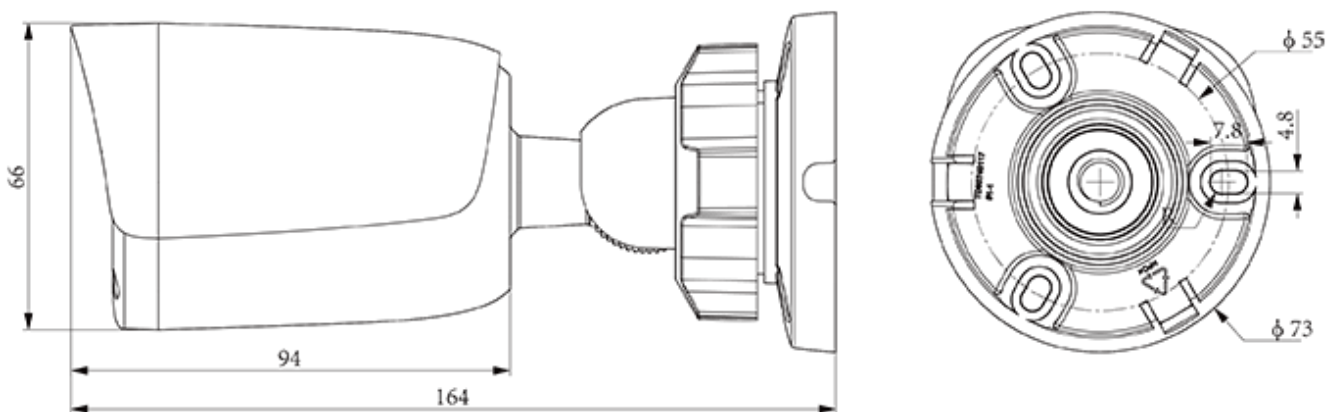

Feature	
Alarm Trigger	Motion Detection; IP Address Conflict
Linkage Method	trigger capture
Network	
Protocols	HTTP; TCP/IP; UDP; ICMP; DHCP; DNS; NTP; IPv4; Telnet; Unicast
System Compatibility	ONVIF Profile S/T; CGI; Milestone
Remote Connection	≤2
Client	Easy7 Smart Client
Moblie Client	EasyLive Plus
Interface	
Communication Interface	1*RJ-45,10/100 Mbps self-adaptive Ethernet port
General	
Web Client Language	12 languages English/Spanish/Italian/Turkish/Russian/Thai/French/Polish/Arabic/Vietnamese/Portuguese/ Japanese
Operating Temperature	-30°C~60°C(No turning on the light)
Operating Humidity	Humidity 95% or less (no condensation)
Storage Temperature	-30°C~60°C
Storage Humidity	Humidity 95% or less (no condensation)
Power Supply	POE 802.3af,MAX 6W
Protection	Surge4000V; ESD6000V; IP67
Boundary Dimensions	164(L)73(W)73(H)mm
Package Dimensions	180(L)90(W)95(H)mm
GrossWeight	0.3kg

DIMENSIONS (Unit: mm)