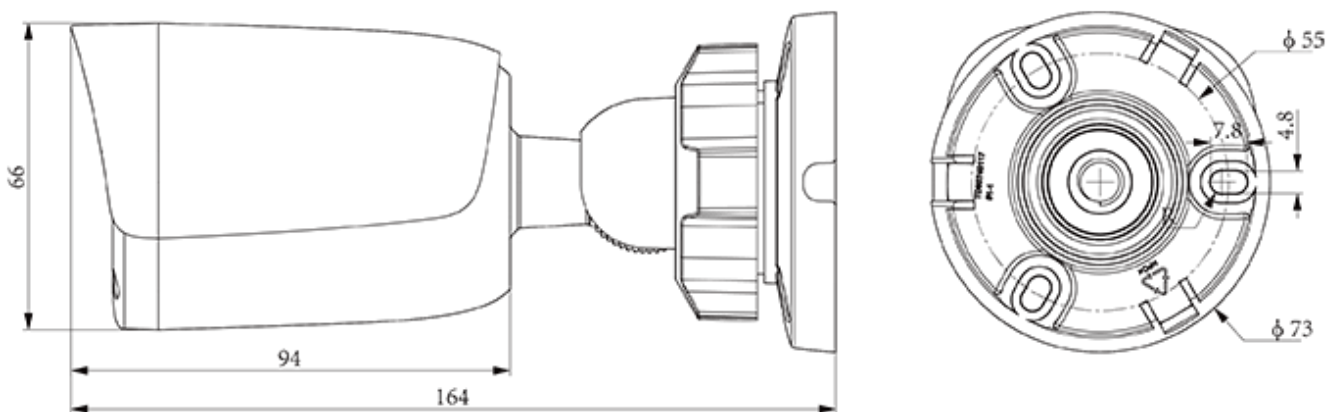

Feature	
Alarm Trigger	Motion Detection; IP Address Conflict
Linkage Method	trigger capture
Network	
Protocols	HTTP; TCP/IP; UDP; ICMP; DHCP; DNS; NTP; IPv4; Telnet; Unicast
System Compatibility	ONVIF Profile S/T; CGI; Milestone
Remote Connection	≤2
Client	Easy7 Smart Client
Moblle Client	EasyLive Plus
Interface	
Communication Interface	1*RJ-45,10/100 Mbps self-adaptive Ethernet port
General	
Web Client Language	12 languages English/Spanish/Italian/Turkish/Russian/Thai/French/Polish/Arabic/Vietnamese/Portuguese/ Japanese
Operating Temperature	-30°C~60°C(No turning on the light)
Operating Humidity	Humidity 95% or less (no condensation)
Storage Temperature	-30°C~60°C
Storage Humidity	Humidity 95% or less (no condensation)
Power Supply	POE 802.3af,MAX 6W
Protection	Surge4000V; ESD6000V; IP67
Boundary Dimensions	164(L)73(W)73(H)mm
Package Dimensions	180(L)90(W)95(H)mm
GrossWeight	0.3kg

DIMENSIONS (Unit: mm)