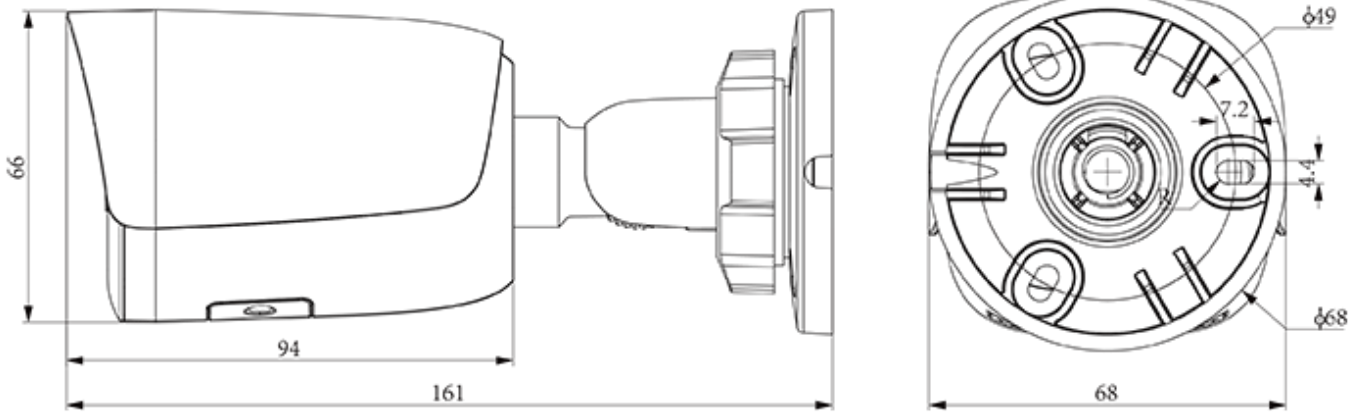

Interface

Communication Interface	1*RJ-45,10/100 Mbps self-adaptive Ethernet port
Audio I/O	1; 1
Alarm I/O	1-ch,TTL input,3mA,3.3VDC; 1-ch,TTL output,30mA,12VDC
Reset Button	Yes
On-board storage	Support microSD/microSDHC/microSDXC card, up to 512 GB
RTC	Yes

Protection	Surge4000V; ESD6000V; IP67
Boundary Dimensions	160(L)73(W)73(H)mm
Package Dimensions	215(L)95(W)120(H)mm
GrossWeight	0.65kg

DIMENSIONS (Unit: mm)

Assembly diagram of Junction Box