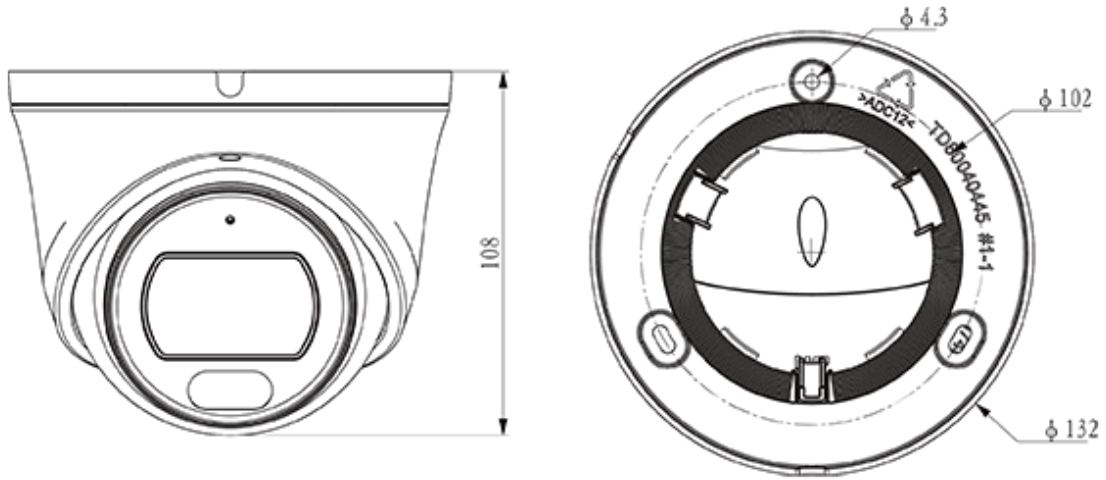

GrossWeight

0.9kg

DIMENSIONS (Unit: mm)

Assembly diagram of Junction Box

A28